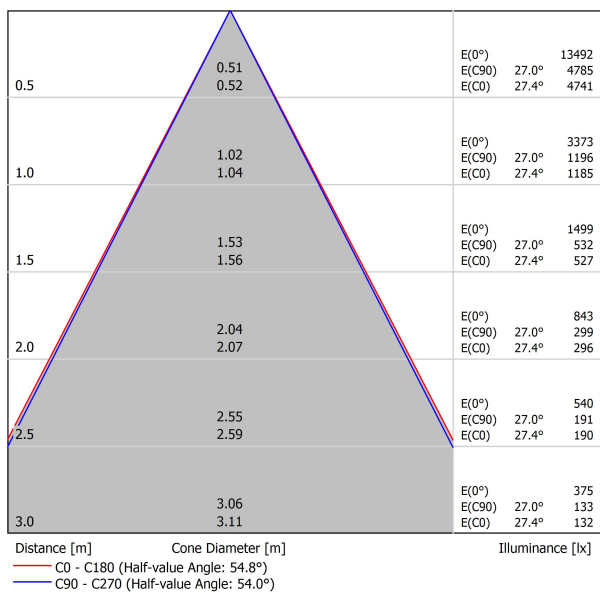

Energy Rating

This luminaire contains built-in LED lamps.

LED

The lamps cannot be changed in the luminaire.

Verbatim 52471

874/2012

Technical Packaging Details

Barcode	023942524717
EAN 128	(02)00023942524717(37)01(91)147
EAN 14	50023942524712
Pack Weight	900 (g)
MOQ	1
Carton Dimensions (HxWxL)	120x185x225 (mm)
Cartons/Pallet	126
Layers/Pallet	7
Units/Pallet	126

Photometric Diagrams

04/07/2017