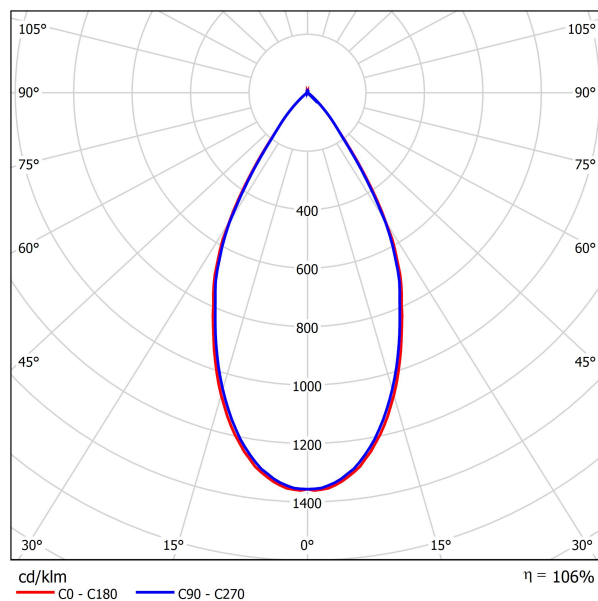

Electric Data

Wattage (W)	24
Voltage (V)	220-240
Current (mA)	100
Power Factor	>0.9
Operating Frequency (Hz)	50/60
Safety Class	I
Power supply	Integrated

Photometric Data

Luminous Flux (lm)	2500
CRI	80
CCT (K)	4000
Luminous Efficacy (lm/W)	104.17
Luminous Intensity (cd)	3300
Beam Angle (°)	45
Tilting Angle (°)	180°/350°

Photometric Diagrams

04/07/2017