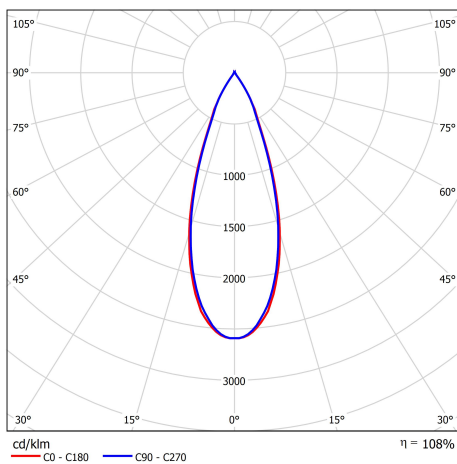

Energy Rating

This luminaire contains built-in LED lamps.

A⁺⁺
A⁺
A
~~**B**~~
~~**C**~~
~~**D**~~
~~**E**~~

} LED

The lamps cannot be changed in the luminaire.

Verbatim 52473

874/2012

Technical Packaging Details

Barcode	023942524731
EAN 128	(02)00023942524731(37)01(91)147
EAN 14	50023942524736
Pack Weight	1450 (g)
MOQ	1
Carton Dimensions (HxWxL)	155x205x225 (mm)
Cartons/Pallet	84
Layers/Pallet	6
Units/Pallet	84

Photometric Diagrams

20/10/2017