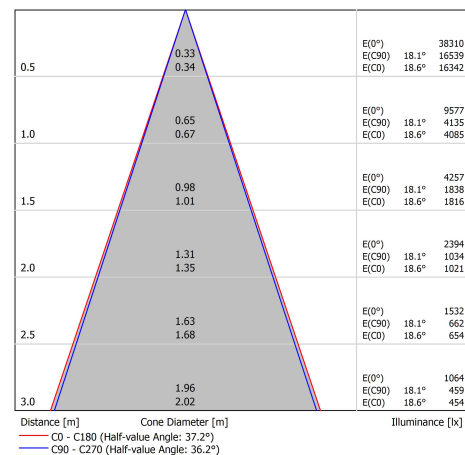

Energy Rating

This luminaire contains built-in LED lamps.

A⁺⁺
A⁺
A
~~**B**~~
~~**C**~~
~~**D**~~
~~**E**~~

} LED

The lamps cannot be changed in the luminaire.

Verbatim 52473

874/2012

Technical Packaging Details

Barcode	023942524731
EAN 128	(02)00023942524731(37)01(91)147
EAN 14	50023942524736
Pack Weight	1450 (g)
MOQ	1
Carton Dimensions (HxWxL)	155x205x225 (mm)
Cartons/Pallet	84
Layers/Pallet	6
Units/Pallet	84

Photometric Diagrams

20/10/2017