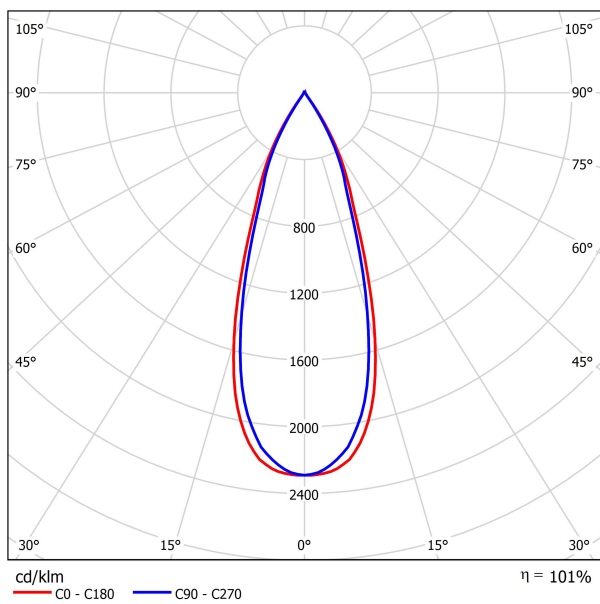

Energy Rating

This luminaire contains built-in LED lamps.

A++

A+

A

B

C

D

E

} **LED**

The lamps cannot be changed in the luminaire.

Verbatim 52472

874/2012

Technical Packaging Details

Barcode	023942524724
EAN 128	(02)00023942524724(37)01(91)147
EAN 14	50023942524729
Pack Weight	1450 (g)
MOQ	1
Carton Dimensions (HxWxL)	155x205x225 (mm)
Cartons/Pallet	84
Layers/Pallet	6
Units/Pallet	84

Photometric Diagrams

04/07/2017