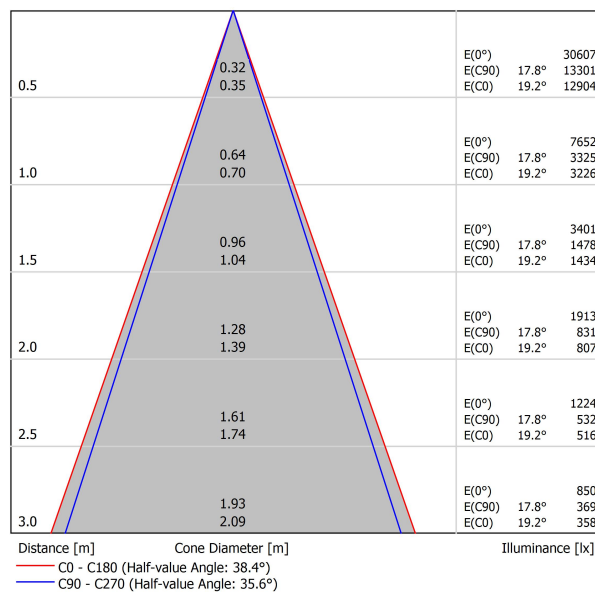

Energy Rating

This luminaire contains built-in LED lamps.

A++

A+

A

B

C

D

E

} **LED**

The lamps cannot be changed in the luminaire.

Verbatim 52472

874/2012

Technical Packaging Details

Barcode	023942524724
EAN 128	(02)00023942524724(37)01(91)147
EAN 14	50023942524729
Pack Weight	1450 (g)
MOQ	1
Carton Dimensions (HxWxL)	155x205x225 (mm)
Cartons/Pallet	84
Layers/Pallet	6
Units/Pallet	84

Photometric Diagrams

04/07/2017